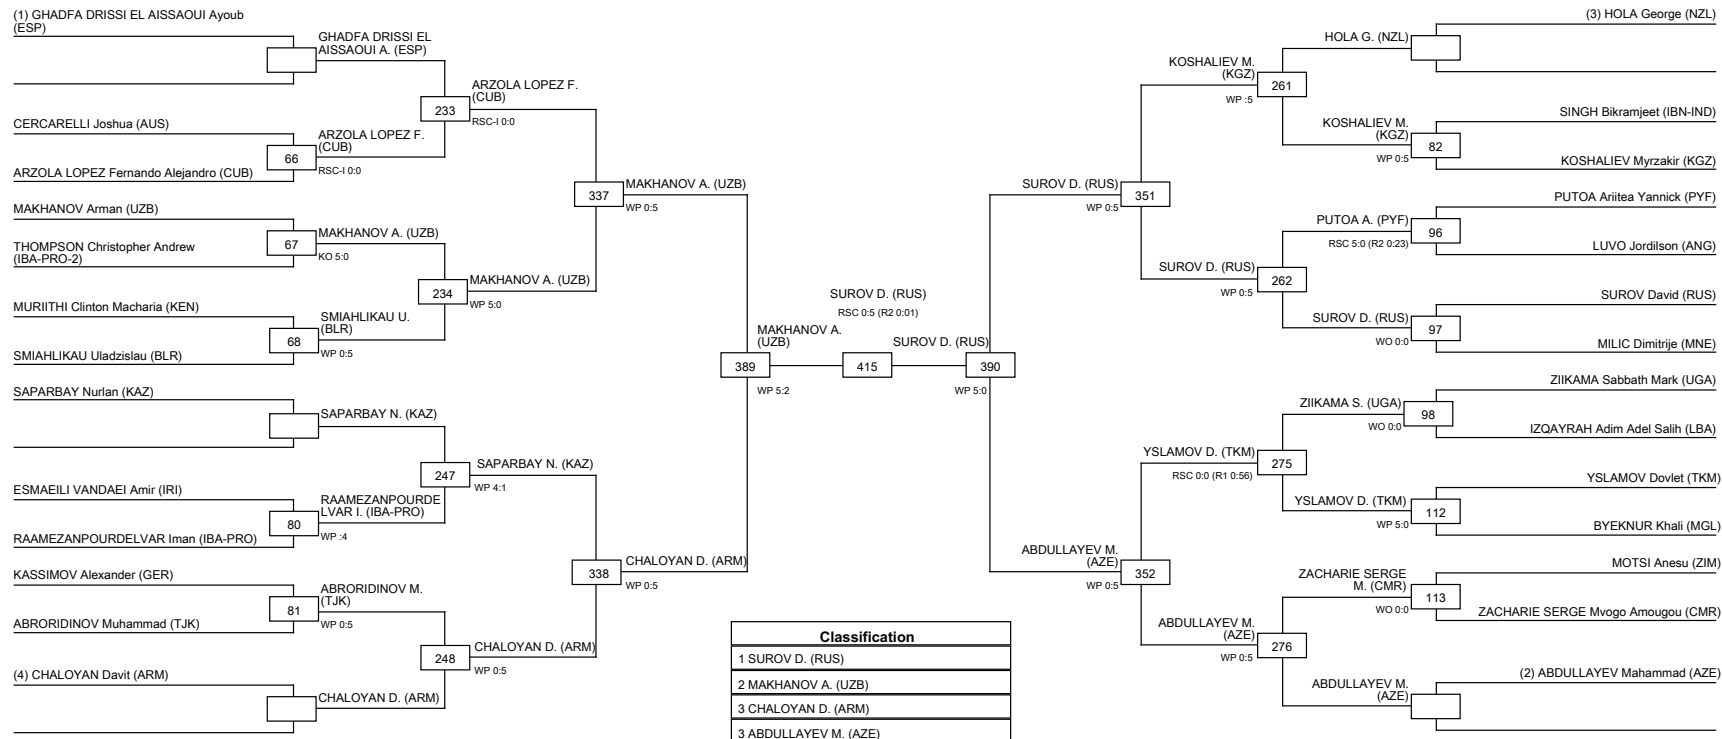

Elite Men 92+KG Super Heavy Contestants: 27

LEGEND	RSC: Win by Referee Stop the contest	WDR: Win by Withdrawal	DQB: Win by Disqualification for unsportsmanlike behavior
	(X): Seed	PTF: Win by final score	DSQ: Win by disqualification
		R: Round	