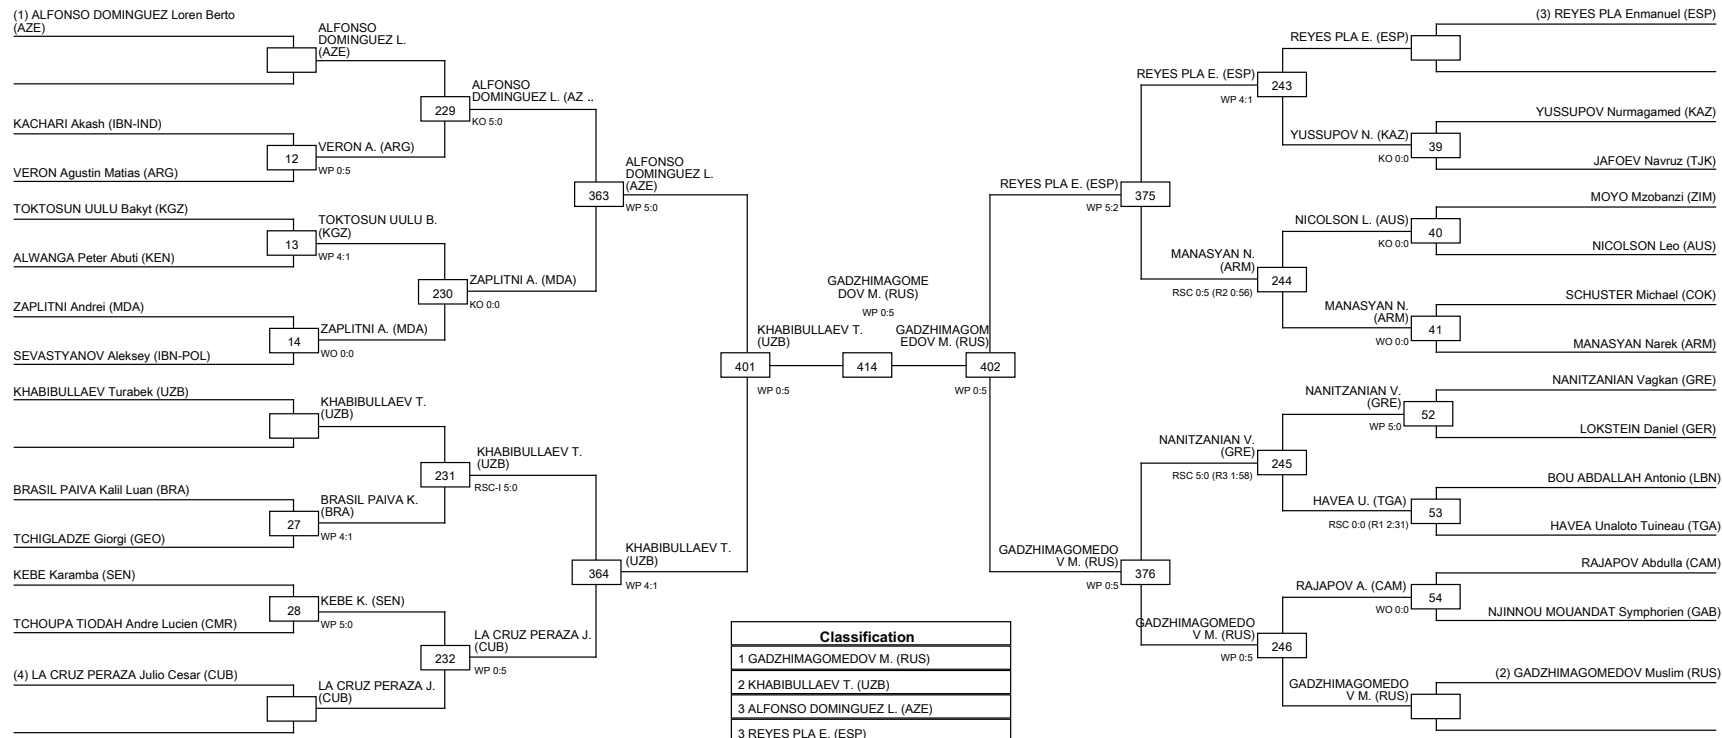

Elite Men 86-92KG Heavy Contestants: 27

Classification	
1	GADZHIMAGOMEDOV M. (RUS)
2	KHABIBULLAEV T. (UZB)
3	ALFONSO DOMINGUEZ L. (AZE)
3	REYES PLA E. (ESP)

<b>LEGEND</b>	RSC: Win by Referee Stop the contest	WDR: Win by Withdrawal	DQB: Win by Disqualification for unsportsmanlike behavior
	(X): Seed	PTF: Win by final score	DSQ: Win by disqualification
		R: Round	