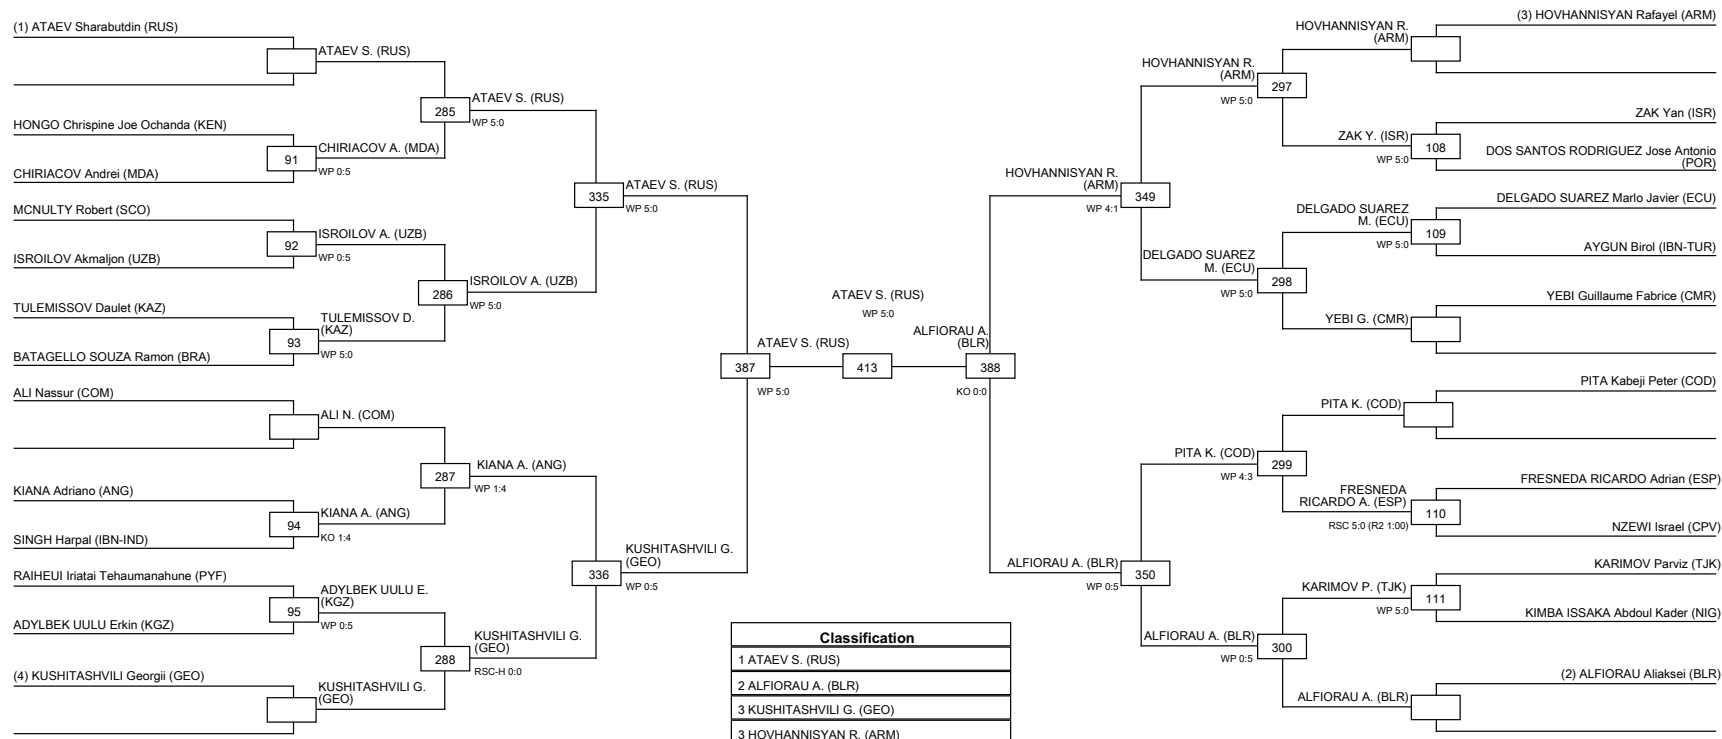

Elite Men 80-86KG Cruiser Contestants: 25

LEGEND	RSC: Win by Referee Stop the contest	WDR: Win by Withdrawal	DQB: Win by Disqualification for unsportsmanlike behavior
	(X): Seed	PTF: Win by final score	DSQ: Win by disqualification
		R: Round	