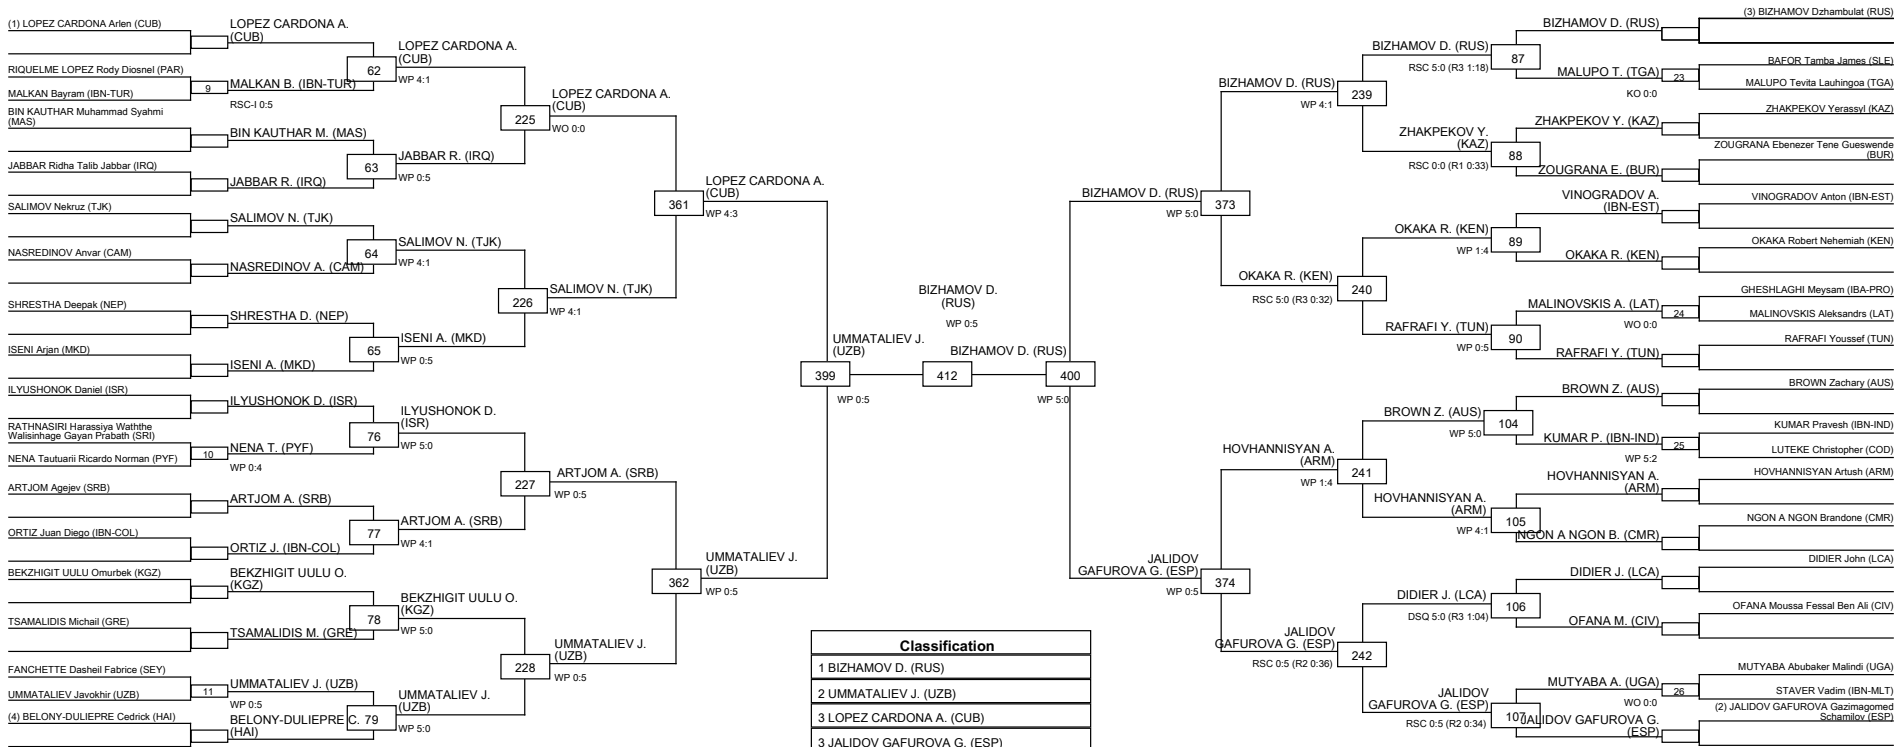

Elite Men 75-80KG Light Heavy Contestants: 39

Round of 64	Round of 32	Round of 16	Quarterfinals	Semifinals	Final	Semifinals	Quarterfinals	Round of 16	Round of 32	Round of 64
-------------	-------------	-------------	---------------	------------	-------	------------	---------------	-------------	-------------	-------------

**LEGEND** RSC: Win by Referee Stop the contest    WDR: Win by Withdrawal    DQB: Win by Disqualification for unsportsmanlike behavior  
 (X): Seed    PTF: Win by final score    DSQ: Win by disqualification    R: Round