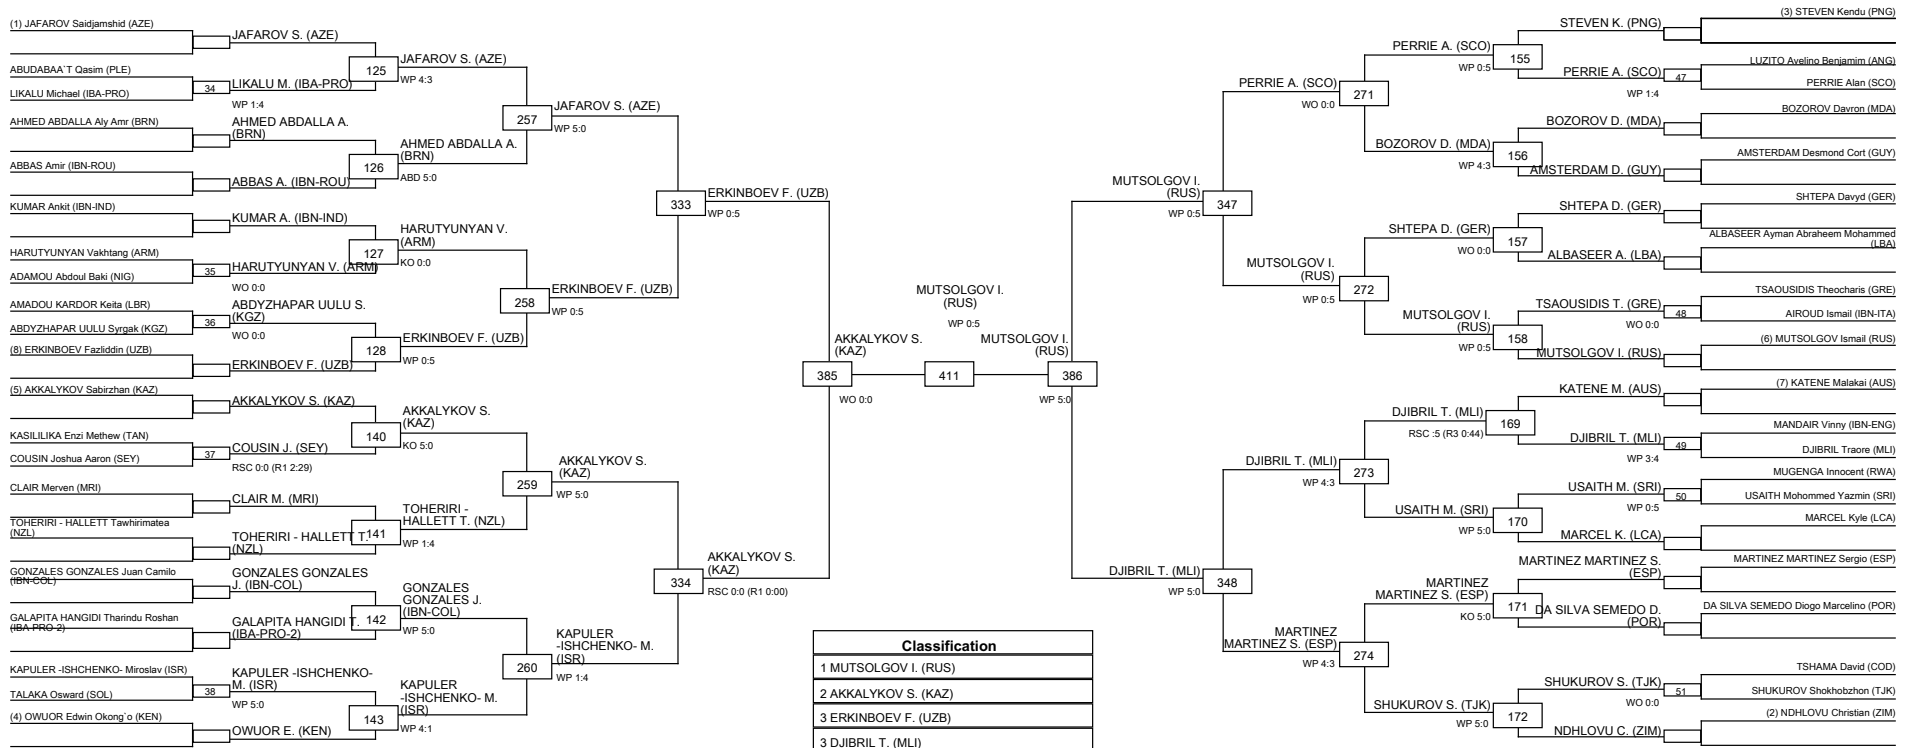

Elite Men 71-75KG Middle Contestants: 42

LEGEND RSC: Win by Referee Stop the contest WDR: Win by Withdrawal DQB: Win by Disqualification for unsportsmanlike behavior
 (X): Seed PTF: Win by final score DSQ: Win by disqualification R: Round