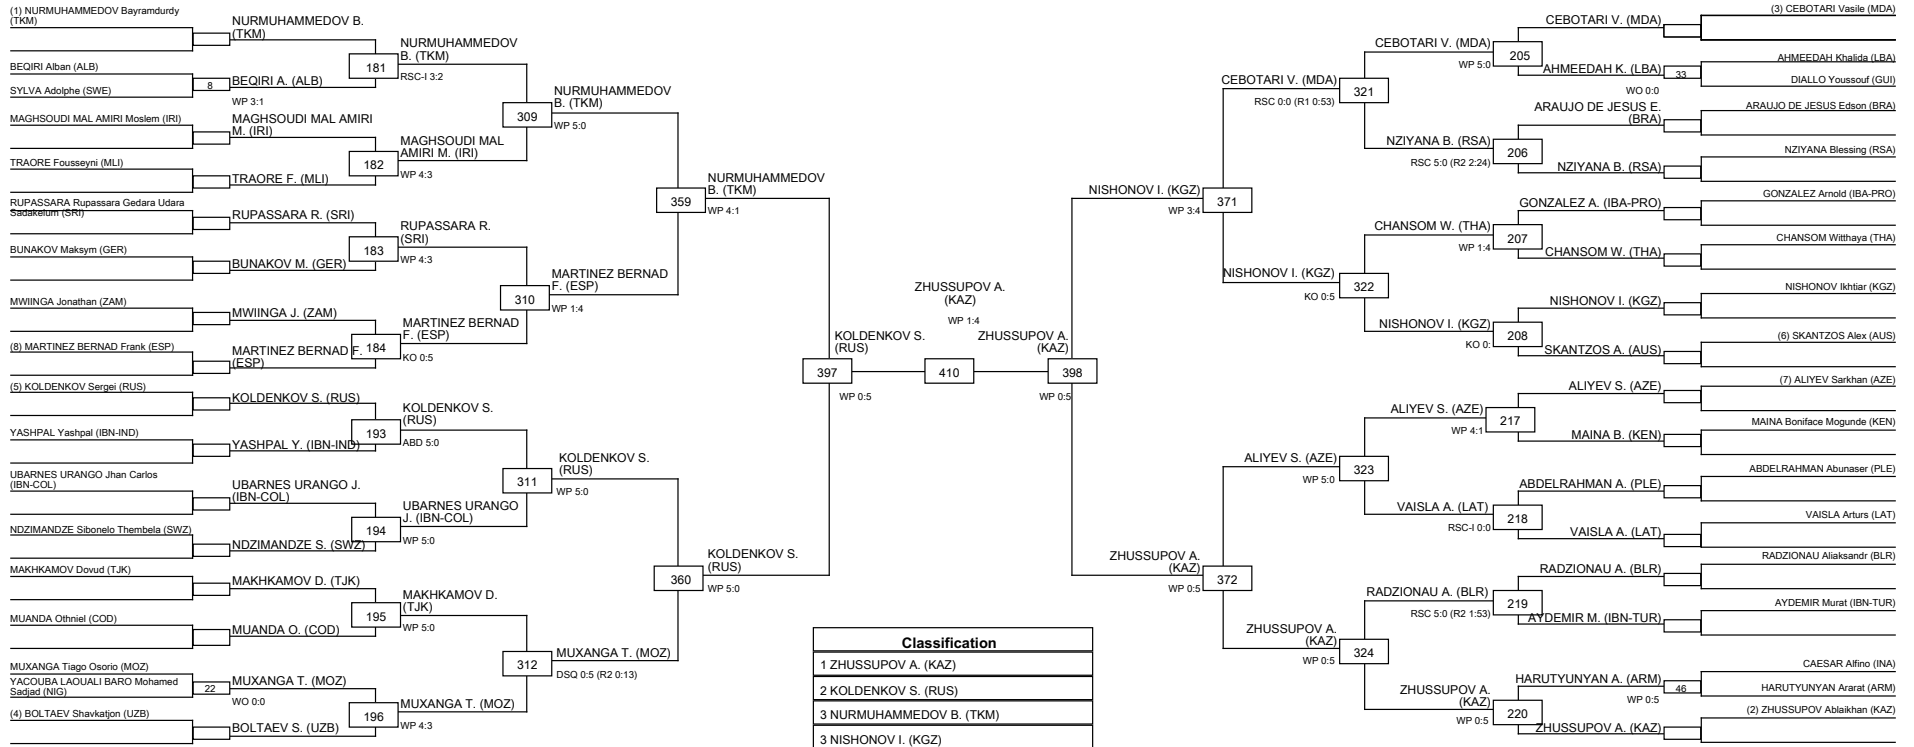

Elite Men 67-71KG Light Middle Contestants: 37

**LEGEND** RSC: Win by Referee Stop the contest    WDR: Win by Withdrawal    DQB: Win by Disqualification for unsportsmanlike behavior  
 (X): Seed    PTF: Win by final score    DSQ: Win by disqualification    R: Round