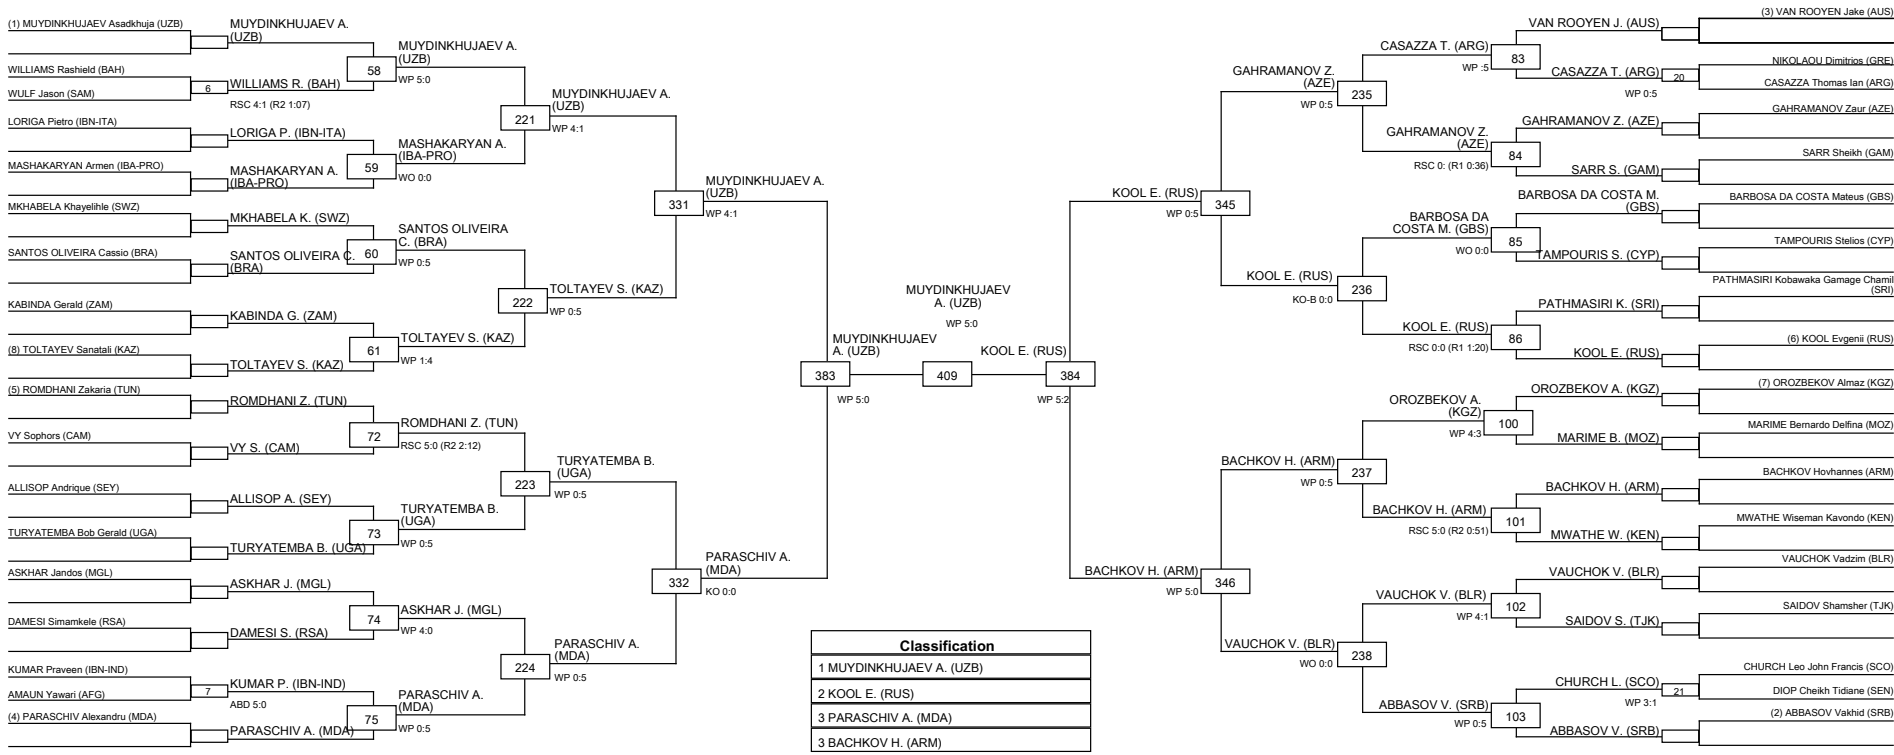

Elite Men 63.5-67KG Welter Contestants: 36

| | | | |
|---------------|--------------------------------------|-------------------------|---|
| LEGEND | RSC: Win by Referee Stop the contest | WDR: Win by Withdrawal | DQB: Win by Disqualification for unsportsmanlike behavior |
| | (X): Seed | PTF: Win by final score | DSQ: Win by disqualification |
| | | R: Round | |