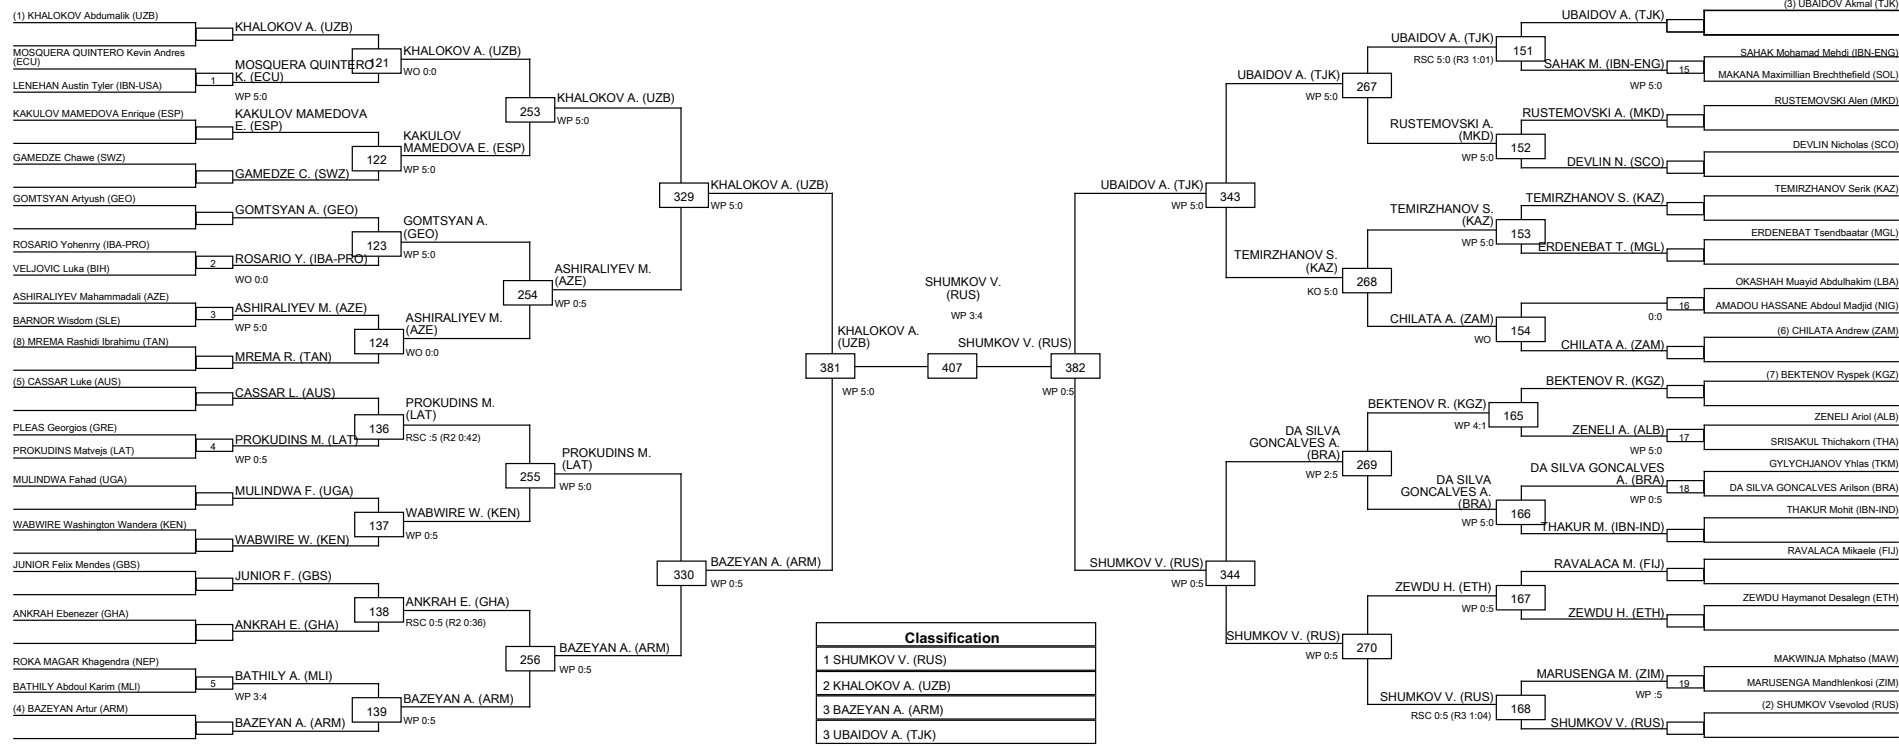

Elite Men 57-60KG Light Contestants: 42

Round of 64	Round of 32	Round of 16	Quarterfinals	Semifinals	Final	Semifinals	Quarterfinals	Round of 16	Round of 32	Round of 64
-------------	-------------	-------------	---------------	------------	-------	------------	---------------	-------------	-------------	-------------

LEGEND	RSC: Win by Referee Stop the contest	WDR: Win by Withdrawal	DQB: Win by Disqualification for unsportsmanlike behavior
	(X): Seed	PTF: Win by final score	DSQ: Win by disqualification
		R: Round	