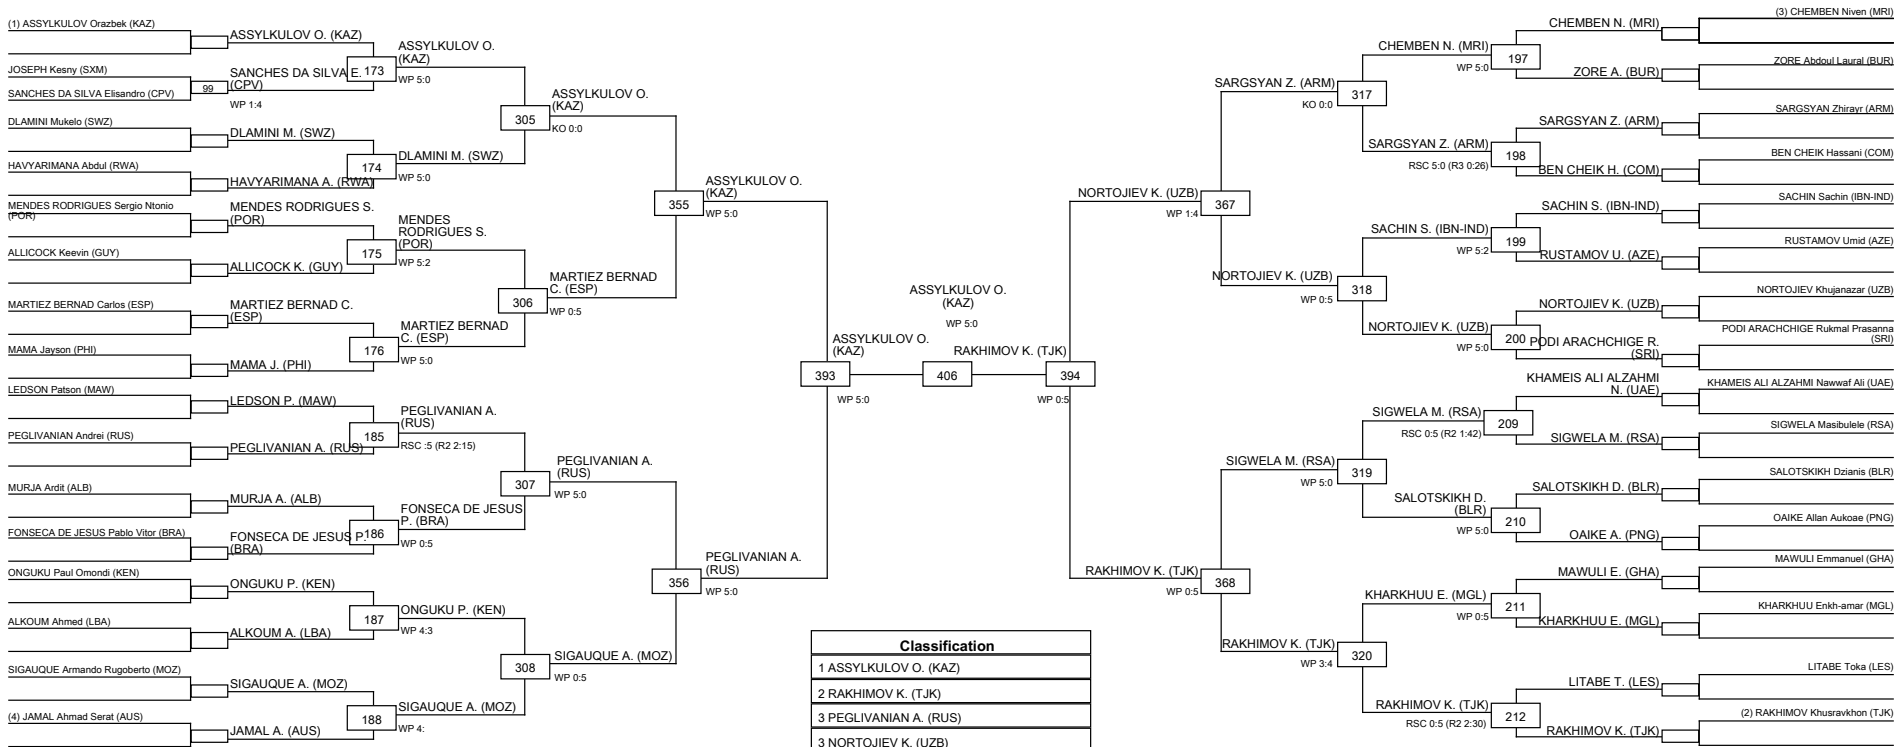

Elite Men 54-57KG Feather Contestants: 33

LEGEND RSC: Win by Referee Stop the contest WDR: Win by Withdrawal DQB: Win by Disqualification for unsportsmanlike behavior
 (X): Seed PTF: Win by final score DSQ: Win by disqualification R: Round