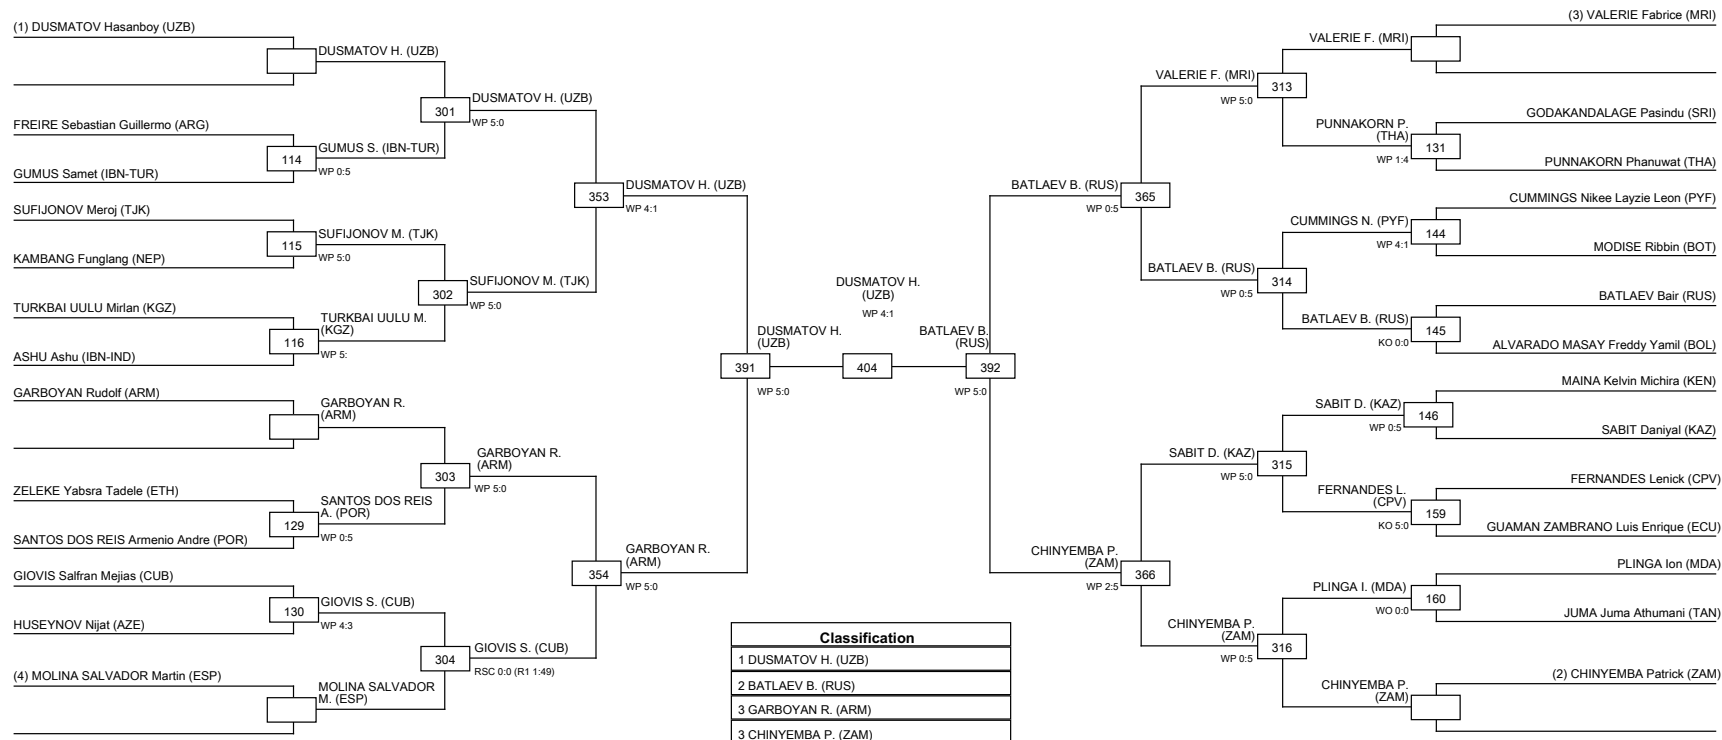

Elite Men 48-51KG Fly Contestants: 27

Round of 32	Round of 16	Quarterfinals	Semifinals	Final	Semifinals	Quarterfinals	Round of 16	Round of 32
-------------	-------------	---------------	------------	-------	------------	---------------	-------------	-------------

<b>LEGEND</b>	RSC: Win by Referee Stop the contest	WDR: Win by Withdrawal	DQB: Win by Disqualification for unsportsmanlike behavior
	(X): Seed	PTF: Win by final score	DSQ: Win by disqualification
		R: Round	