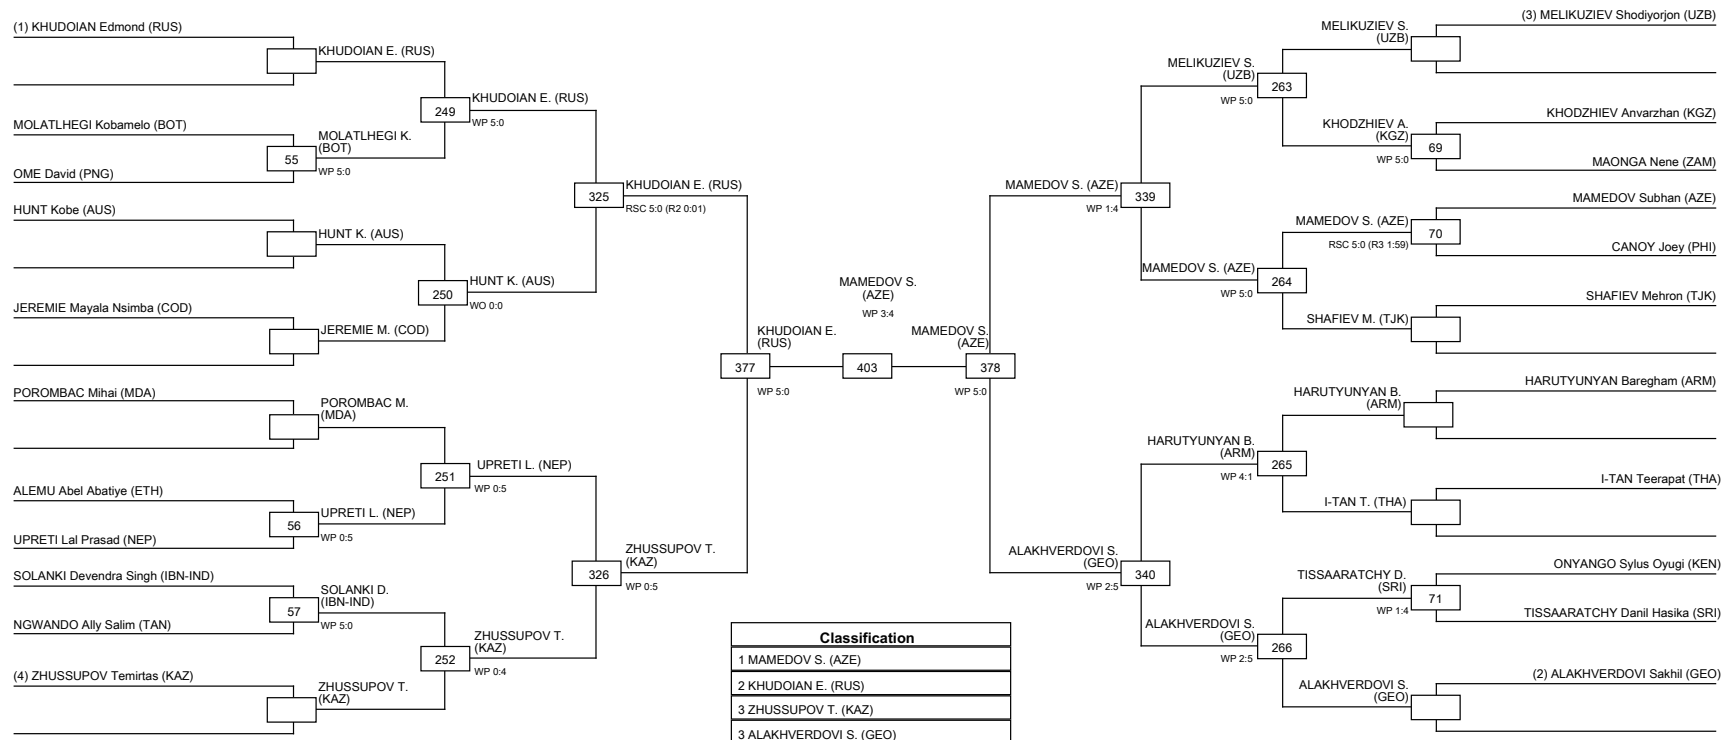

Elite Men 46-48KG Minimum Contestants: 23

<b>LEGEND</b>	RSC: Win by Referee Stop the contest	WDR: Win by Withdrawal	DQB: Win by Disqualification for unsportsmanlike behavior
	(X): Seed	PTF: Win by final score	DSQ: Win by disqualification
		R: Round	